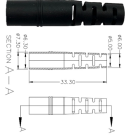

## Steel busbar for distribution box

## Steel busbar for distribution box

Bay Marine Supply offers busbars in various sizes to make sure you find the ...

These bars are tin-plated copper and have stainless steel terminals. Also known as bus bars, they serve as connection points between wires with ring or spade terminals. The underside is sealed, so the ...

A busbar enclosure is a metal strip or bar used in the distribution of electricity. They're usually contained in switchgear, panel boards, and busway enclosures for main high existing power transmission.