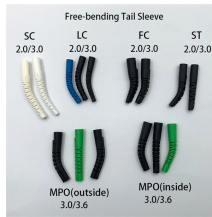

## Stock Network Patch Panel 12 Cores

Rapink Mini 12 Port Cat6A Patch Panel with Inline Keystone 10G Support, Shielded 10-Inch with Removable Back Bar, 1U Network Patch Panel for Cat7, Cat6, Cat6A, Cat5e

Easy to Install: Install this 12-port keystone patch panel effortlessly in universal 10" racks, cabinets, or wall mount brackets. It can be used in business, office and home.

Nexconec sliding patch panel accepts 12 adapters SC Duplex or LC Quad within 1U space. The panel can be pre-loaded completely with the required adapters or pre-loaded with pigtailed and splice ...

The high-density network patch panels are available in the 12 ports, 24 port, 48 port versions with enhanced front and back labelling features for easy identification of circuits.

Get the best deals on CommScope 12 Ports Network Patch Panels and find everything you'll need to improve your home office setup at eBay . Fast & Free shipping on many items!

Choice of 12 or 24 cores fibre patch panel for multimode and single mode fibre cable. You can order this 12 port LC fiber patch panel ODFKLC12 with LC duplex single mode or multimode adapters and 12 ...