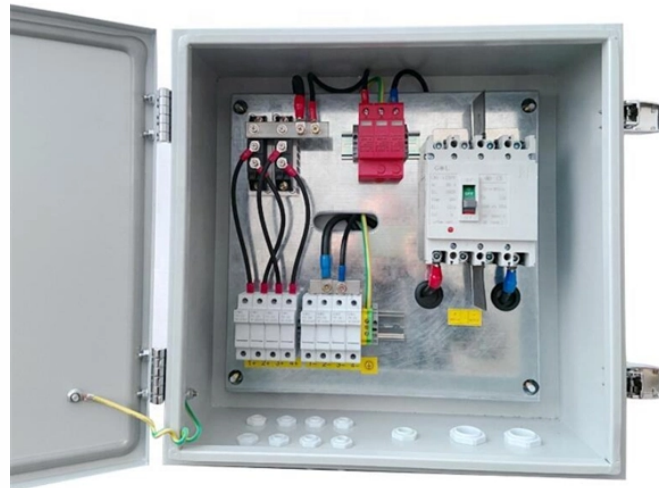

## Sudan OEM Aggregation Switch 40G

## Sudan OEM Aggregation Switch 40G

MES5448 switches are high performance devices with 10GBASE-R and 40GBASE-SR4/LR4 interfaces that can be used as aggregation or transport switches in carrier networks and as Top-of-Rack or End ...

Designed with up to 1.44 Tbps of simultaneous high throughput, high port density, and ultra-low latency to accommodate scale and requirements. Ideal as aggregation switches in enterprise environments, ...

Aggregating and Load Balancing DATA SHEET The AA40G24AC is a purpose built network aggregator, designed for use in top-of. rack applications or at the network edge. The system can be used to ...

8820-40C 40-port Switch Router Next-Generation Router for Core Aggregation at Service Providers and Large Enterprise Data Centers Learn More