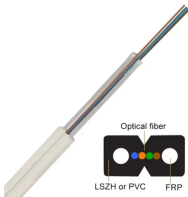

Aggregating and Load Balancing DATA SHEET The AA40G24AC is a purpose built network aggregator, designed for use in top-of. rack applications or at the network edge. The system can be used to ...