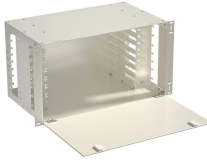

Supplier SD-WAN device 10G

Compare 10 SD-WAN vendors in the market, and evaluate factors like security, deployment models, pricing and cloud connectivity.