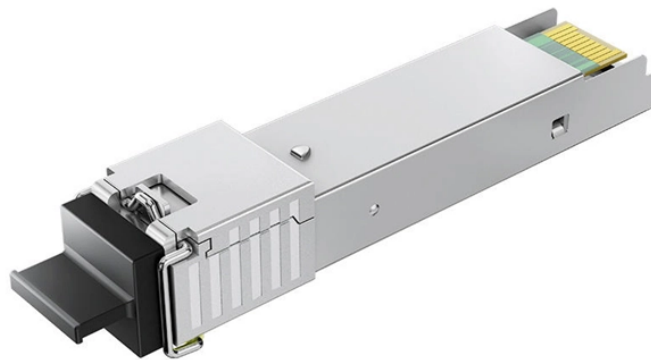

## Supplier of welded LC fiber optic adapters

## Supplier of welded LC fiber optic adapters

Shop DigiKey's large in-stock selection of Fiber Optic Connector Adapters. View inventory, pricing and order now for same day shipping!

We also manufacture an LC adapter family to support LC interconnection.

Mesh door/glass door optional

Sp-601 glass door Sp-602 mesh door

Mouser offers inventory, pricing, & datasheets for LC Adapters Fiber Optic Connectors.

The Lucent connector, commonly known as the LC connector, is a small form factor type of fiber optic connector used in high-density aerospace applications. Our LC connectors are engineered for ...

Adapters are used to mate two fiber optic connectors. They are offered in all major connector interfaces, including SC, FC, ST, LC, MTP and others. Hybrid adapters are also available for certain connector ...