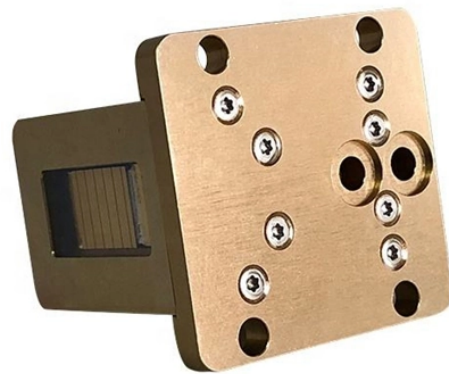

## Supply of galvanized cable trays

## Supply of galvanized cable trays

Galvanized Cable Tray | MSC Direct offers quality Galvanized Cable Tray at a great value. Find premium products to last a lifetime!

There are a few types of cable trays including: solid-bottom trays, cable channel or trough trays, ventilated trays and ladder trays. There are a large number of cable tray fittings that are made ...

The Aluminum I-Beam Design Of Itray Is Perfect For Industrial Installations With Large Diameter Cables In Long Span Situations, Minimizing Total Tray Width and Creating A Smooth Transition Between ...

Choose from our selection of cable trays, including over 850 products in a wide range of styles and sizes. Same and Next Day Delivery.

Hot Dip Mill-Galvanized steel (ASTM-A-653-G90 CS) is zinc coated by a hot dip process Generally used indoors or in locations not exposed to the elements or corrosives.