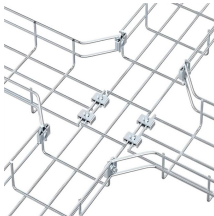

Surface-mounted cable tray

Surface-mounted cable tray

Surface raceways and cable concealers are cable management systems that mount on walls, ceilings, or floors. When it comes to Surface Raceways & Cable Concealers, you can count on Grainger. ...

Screw-mounted trays offer higher weight capacity and a permanent, wobble-free hold for wooden desktops. Tape-mount solutions work best when you cannot drill but do not want a protruding ...

Discover cable trays that elevate your setup. Get easy-install, expandable solutions to neatly organize cords in your office, home, or workspace.

Easy screw-fix or self-adhesive fitting options depending on user preference. Each Cable Tray is supplied with an easy-to-use installation template. Keep floors & desks free from cord clutter for a ...

Channel cable tray secures cables using Eagle Basket pre-punched holes. New pre-punched holes allow the secure attachment of cables to the inside of the channel without the need to drill holes, ...

Choose from our selection of cable trays, including over 850 products in a wide range of styles and sizes. Same and Next Day Delivery.