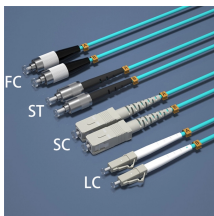

Find White Surface-mount electrical boxes at Lowe's today. Shop electrical boxes and a variety of electrical products online at Lowes .