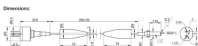

Commercial Electric's 2-Port Category 5e and Category 6 Surface Mounting Box is designed to hold standard size keystone inserts such as category 5e jacks, category 6 jacks and ...

Shop surface mount electrical boxes for your next electrical project. Order electrical boxes online today with fast shipping and easy returns.