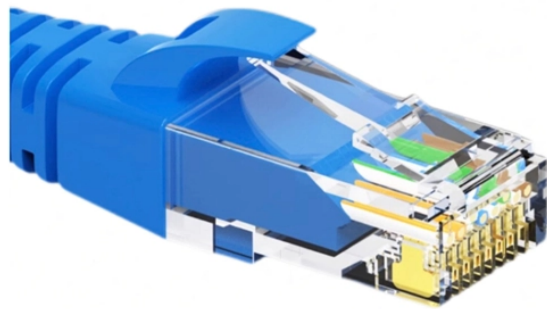

## Surveillance cable tray

## Surveillance cable tray

The Security Kit for Wire Mesh Tray is designed to serve as a data center's frontline defense against cyber attacks and physical tampering by preventing unauthorized access to cables carrying sensitive ...

Tripp Lite's wire mesh Cable Tray System accommodates copper network cables, A/V cables and lightweight cables/cable bundles to reduce cable clutter in data centers, server rooms and other IT ...

Our cable tray systems securely hold and protect cables and come in many models and sizes, solid bottom and ventilated.

SILTEC cable trays with a lock provides optimal and protected routing of cables, tubes and more. The trays are available in various sizes and they are made of solid, rounded materials.

Choose from our selection of cable trays, including over 850 products in a wide range of styles and sizes. Same and Next Day Delivery.