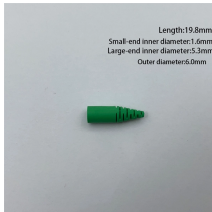

Cable tray length is selected based on the load to be supported, the distance between the supports (also referred to as the span), and handling and installation constraints.

When fitting cable trays and their accessories, the products are cut on site to create changes of direction, adjust sections, etc. Damage can also occur during handling; as a result, both the ...