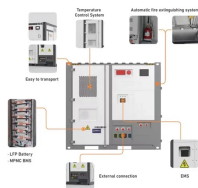

A hinged tray design facilitates tray access without disturbing existing splices. The rear of the rack panel is open with cable management railing to neatly organize fiber cable in rackmount enclosures. All ...