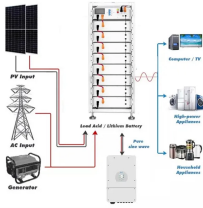

## Swiss-style LC fiber optic coupler

Leviton has everything you need to properly terminate your fiber network. FASTCAM and FAST-CURE connectors are available in LC, SC, and ST styles.

LC simplex and duplex connectors are used for equipment cross-connects or interconnects in backbone, horizontal and work area applications for high-speed data transmissions.