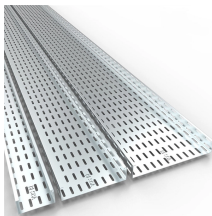

## Switch has 4 fiber optic ports

It supports dual optical SFP modules and Gigabit transmission speeds, with a 1000Base-T maximum transmission distance of the Fibertronics SFP module selected for Multimode or Singlemode applications.

The RLH Industrial Managed Ethernet Switch offers 4 Gigabit fiber ports (SFP slots), 8 Gigabit Combo ports (SFP slots or RJ45), and 16 Gigabit copper ports for a total of 28 ports.

It has a SFP port for attaching fiber optic Ethernet device such as the opticalRendu Deluxe. This product includes 4-Port Gigabit Switch 5v power supply (switching) 120v/220v autoselect SFP module ...

The 4 Port Switch GatorLink is a fiber/copper Ethernet media converter and PoE injector that has 4 RJ45 ports in a compact package. It is designed to be used as a stand alone media converter and/or ...