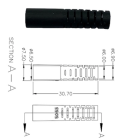

Our DIP switch selection offers a broad pallet of options with various actuation styles, switch types, mounting configurations as well as terminal materials and designs.