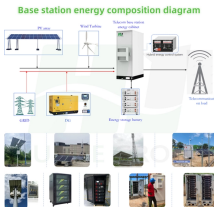

Antaira offers a variety of industrial Ethernet switches, including industrial-grade network switches, DIN mount switches, and Ethernet switchboards, that can perform efficiently in adverse weather ...