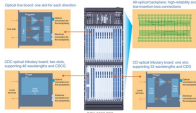

## Syrian Industrial-Grade Switches

Syria Gigabit Layer 2 Managed Industrial Switch with 2 Fiber Ports and 4 Electrical Ports, Model JXRD24GS-M-SFP Syria Gigabit 2-Optical 8-Electrical Industrial-Grade Ethernet Switch JXRD28G-SFP

The range includes small and wide-rocker switches from 10AX to 45A, double pole switches with neon indicators, 13A single and double gang switched sockets, and electronic accessories including USB, ...