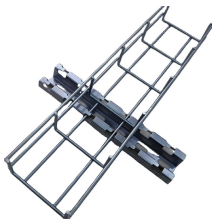

The Muncie TG6 and TG8 Series PTOs have the speed and torque range of several PTOs in one housing. PTOs that can cover 33 to 54 HP @ 1000 RPM and torque from 175 to 285 lb. ft. ...