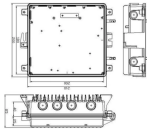

Technical Data Sheet for 2F/4F/6F/8F/12F UT-SM Single Sheath Armoured O.F. Cable.