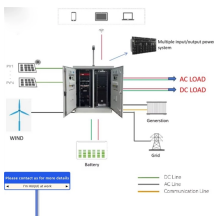

Comparing steel cable tray prices. You can easily wholesale quality steel cable tray at wholesale prices on Made-in-China .