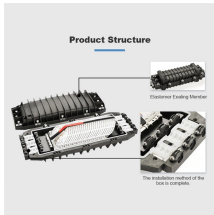

KUPO''s power distribution box is made of PA-reinforced insulating plastic, offering excellent heat resistance, impact resistance, and flame retardant properties.