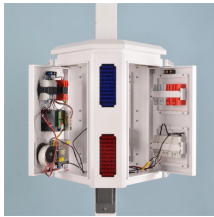

## Tanzania Level 3 Temporary Distribution Box

## Tanzania Level 3 Temporary Distribution Box

Power Distribution Box Temporary Distribution Box 50 Amp/30Amp 125/250V, Waterproof IP67 with Multiple GFCI Outlets, L14-30P and SS2-50P Inlet, for Industrial and Commercial Use

MINI X-TREME BOX™ 20 AMP TO 50 AMP TEMPORARY POWER DISTRIBUTION UNITS WITH GFCI PROTECTION 6532UGM1 II size models. Used along with our restoration adapters, these ...

Coins must not exceed 100 shillings in value and must be sent in First-Class Package International Service with Registered Mail service shipments. Many types of merchandise intended for resale ...