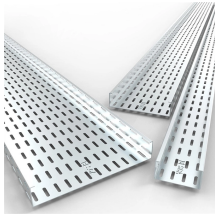

aware) • 40 Waterview Drive • Shelton, CT 06484
Phone (800) 288-6000 • Fax (800) 255-1031 .

This 4-Way TPN (Triple Pole and Neutral)
Distribution Board is designed to deliver safe and
efficient electrical power distribution for
residential...