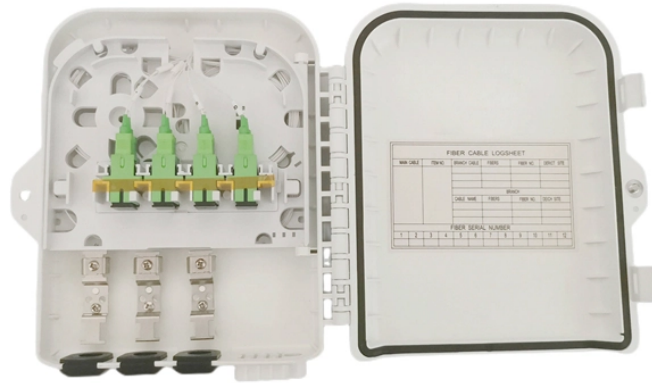

## Telecom Large-Scale Cable Trays

## Telecom Large-Scale Cable Trays

Discover Marlin Steel's wire mesh cable trays for data centers and other mission-critical applications, including materials used and our competitive advantages.

Large mesh openings allow you to route cables through the spaces if needed. Each tray can be stacked with another to save space during transportation or storage. **SAFE & EFFECTIVE:** Smooth and ...

Heavy duty cable trays and cable ladders are manufactured from pre-galvanized, electro-galvanized, or hot-dipped galvanized sheet metal, designed to meet ideal environmental working conditions for ...

From heavy power cable pathways on oil drilling platforms to data center cabling, explore the cable tray that's strong yet easy to install. Fast installation with dependable support.

These trays come in multiple configurations, including ladder type, mesh type, and solid bottom designs, each serving specific installation requirements. The wholesale aspect ensures cost-effectiveness for ...