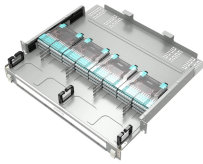

Choose from our selection of cable trays, including over 850 products in a wide range of styles and sizes. Same and Next Day Delivery.

Explore cable tray systems and accessories for organized, accessible cable routing in commercial and industrial environments.