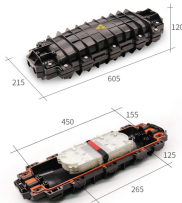

Outdoor cable tray solutions provide a reliable and efficient way to support and protect electrical and data cabling in environments exposed to weather, UV rays, and harsh conditions.