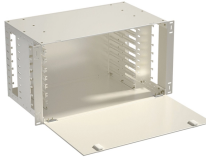

Temporary facility power distribution primary distribution box

Temporary facility power distribution primary distribution box

Temporary power distribution boxes handle that role, routing electricity where it needs to go while keeping workers and equipment out of harm's way. Getting the selection wrong means more ...

Get reliable temporary power distribution and construction lighting solutions for your worksite needs with our portable power boxes, panels, and LED work lights.

Temporary power distribution boxes work as portable electrical hubs that distribute power from a main source to multiple devices and equipment. These versatile units, also known as " spider boxes," give ...

19180008 Rugged temporary power cords for use with the X-Treme Box™ to handle 50A 3-Pole/4-Wire 125/250v AC, safe appliance extension cords, cords for use in disaster recovery, restoration, ...

Power Distribution Box, Includes: (1) Twist-Lock 30A 125/250V Power Inlet, (8) 20A 125V 5-20R Power Outlets and (2) 20A 125V 5-20R GFCI Power Outlets. Category: Temporary Power Distribution Boxes.

Power Distribution Box, Temporary Power Distribution Center, 50A California Standard Twist-to-Lock, Ideal for Temporary Power Needs Add to cart Overall Pick

Temporary power distribution boxes are essential for safely extending electrical access on worksites, events, and outdoor projects. This article highlights five top options that balance safety, durability, ...