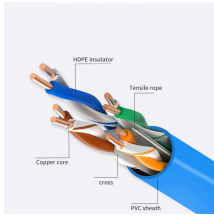

This displays key port information including link status, operating speed, and optical module type.