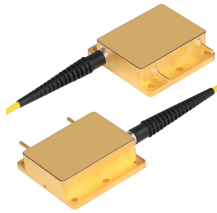

The 16 Ports Fiber Optic Terminal Box is a robust, weatherproof enclosure designed for efficient fiber termination and distribution in FTTH and FTTB networks. Made from flame-resistant ABS with an ...