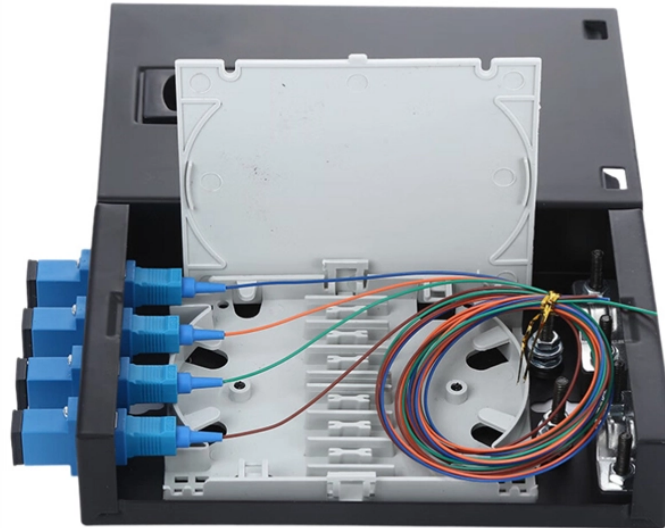

Terminal Box Fiber Optic Splitter

Terminal Box Fiber Optic Splitter

6-Core FTTH Fiber Distribution Termination Box with 6 SC Adapters, IP65 Waterproof, Wall-Mount Enclosure for Residential/Commercial Fiber Optic Splicing & Management (with 6 SC Adapter)

It provides a compact solution for fiber splicing, storage, and termination within a single enclosure, suitable for both indoor and outdoor network deployments. The enclosure supports 1 cable inlet port ...

This compact and reliable termination box accommodates both 1:4 ...

Fiber Optic Distribution Box, 12 Port Wall Mount Enclosure with 12 SC APC Adapters, Singlemode, FTTH, IP65 Waterproof Outdoor/Indoor Use - 9.45" x 8.66" x 2.56"

The FTTH Terminal Box serves as a compact fiber termination enclosure for ...

The FTTH Terminal Box serves as a compact fiber termination enclosure for residential and enterprise optical networks. It safeguards splicing points and connectors, ensuring clean and accurate signal ...