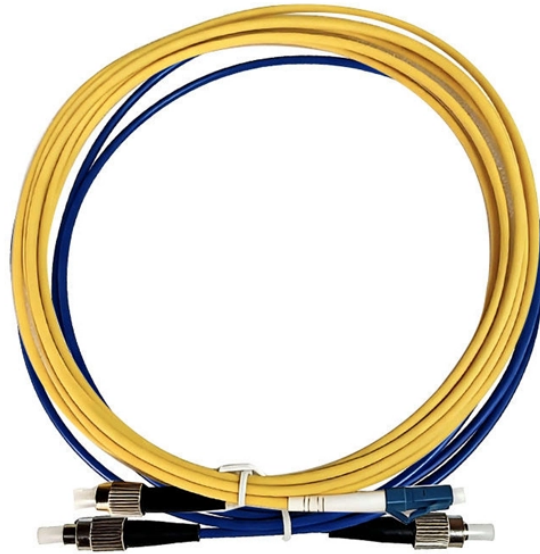

Terminal Box Manufacturers

Terminal Box Manufacturers

Our product portfolio is focused on commercial and residential construction, outdoor living, recreation and agriculture. Midwest offers a full line of terminal boxes for 240 volt single phase and three phase, ...

nVent HOFFMAN provides reliable solutions that are consistently in-stock to help protect electronic or terminal wire connections. Lead Time - View accurate lead times to plan your delivery expectations. ...

These compartmentalized boxes are perfect for use with small parts such as terminals, screws, fasteners, and more. To make it even better, we offer two distinct styles of terminal boxes.

Secure and organize electrical connections with ETA Enclosures' Terminal and Junction Boxes. Durable, efficient solutions for industrial systems.