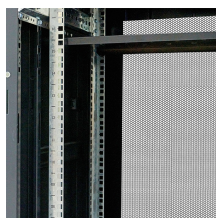

## Terminal Box SC

## Terminal Box SC

Find many great new & used options and get the best deals for 6-port SC fiber optic terminal box fully equipped with pigtail splice box at the best online prices at eBay!

Compact desktop fiber optic terminal box with 1 or 2 SC ports. Ideal for FTTH, office networks, and testing. Durable design with easy fiber termination.

Optical termination box for indoor usage with a capacity of two cores with SC simplex adapters, and four cores with LC duplex adapters.

The surface mount fiber termination enclosure features dual ports compatible with both SC Simplex and LC Duplex adapters, supporting up to 4-core splicing and termination when using LC configurations.

DIN rail mounted fiber optic terminal box that used for fiber connection and distribution. It is made of aluminum, inside with plastic splice tray, light weight, good to use.

This fiber wall outlet features 4 adapter ports compatible with SC or LC connectors, supporting up to 4-core or 8-core fiber splicing and termination.