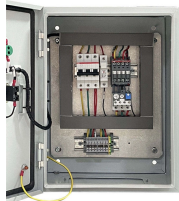

## Terminal Box SC

## Terminal Box SC

Find many great new & used options and get the best deals for 6-port SC fiber optic terminal box fully equipped with pigtail splice box at the best online prices at eBay!

Compact desktop fiber optic terminal box with 1 or 2 SC ports. Ideal for FTTH, office networks, and testing. Durable design with easy fiber termination.

6-Core FTTH Fiber Distribution Termination Box with 6 SC APC Adapters, IP65 Waterproof, Wall-Mount Enclosure for Residential/Commercial Fiber Optic Splicing & Management (with 6 APC Adapter)

It is available for the distribution and terminal connection of various kinds of optical fiber system. This terminal box is made of quality cold-rolled steel sheet and undergoes static plastic spraying ...

DIN rail mounted fiber optic terminal box that used for fiber connection and distribution. It is made of aluminum, inside with plastic splice tray, light weight, good to use.

This fiber wall outlet features 4 adapter ports compatible with SC or LC connectors, supporting up to 4-core or 8-core fiber splicing and termination.