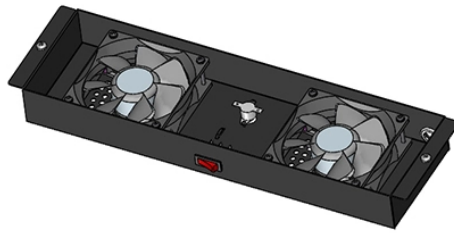

## Terminal Box SC

## Terminal Box SC

Find many great new & used options and get the best deals for 6-port SC fiber optic terminal box fully equipped with pigtail splice box at the best online prices at eBay!

Compact desktop fiber optic terminal box with 1 or 2 SC ports. Ideal for FTTH, office networks, and testing. Durable design with easy fiber termination.

6-Core FTTH Fiber Distribution Termination Box with 6 SC APC Adapters, IP65 Waterproof, Wall-Mount Enclosure for Residential/Commercial Fiber Optic Splicing & Management (with 6 APC Adapter)

It is available for the distribution and terminal connection of various kinds of optical fiber system. This terminal box is made of quality cold-rolled steel sheet and undergoes static plastic spraying ...

Optical termination box for indoor usage with a capacity of two cores with SC simplex adapters, and four cores with LC duplex adapters.

The surface mount fiber termination enclosure features dual ports compatible with both SC Simplex and LC Duplex adapters, supporting up to 4-core splicing and termination when using LC configurations.