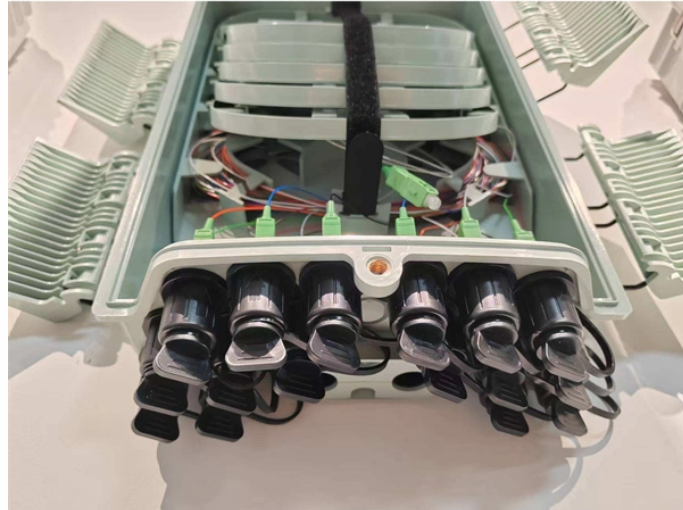

Terminal box port switch

Terminal box port switch

Choose from our selection of terminal boxes, including over 4,300 products in a wide range of styles and sizes. Same and Next Day Delivery.

The PTT Series terminal junction box offers excellent protection and ease of access to wiring. This terminal junction box includes terminal blocks having between 4 ...

Midwest offers a full line of terminal boxes for 240 volt single phase and three phase, and three phase 600 volt ratings to meet your application requirements.

Geosense terminal switch boxes come in two options, ideal for housing wires. Switching and non-switching options available, covering a range of sizes.

The PTT Series terminal junction box offers excellent protection and ease of access to wiring. This terminal junction box includes terminal blocks having between 4 and 20 terminals depending on the ...