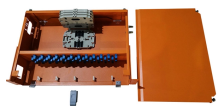

Midwest offers a full line of terminal boxes for 240 volt single phase and three phase, and three phase 600 volt ratings to meet your application requirements.

Geosense terminal switch boxes come in two options, ideal for housing wires. Switching and non-switching options available, covering a range of sizes.

A large variety of small enclosures: polycarbonate enclosure PK, aluminum enclosure GA, small enclosure KX, carbon steel in the terminal box versions with and without a flange, e-boxes, ...

Shop products from small business brands sold in Amazon's store. Discover more about the small businesses partnering with Amazon and Amazon's commitment to empowering them. Learn more. ...

The PTT Series terminal junction box offers excellent protection and ease of access to wiring. This terminal junction box includes terminal blocks having between 4 and 20 terminals depending on the ...