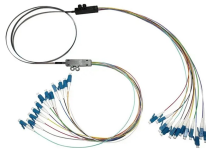

Thick Iron Household Electrical Distribution Box

Our metal boxes, distribution boxes, disconnectors, junction boxes and other electrical products can meet your needs; We focus on durability, ease of use and professional service.

IP65 environmental protection, which allows the distribution box to be installed outside. Completely empty box, except for a mounting plate fixed to the bottom of the cabinet.