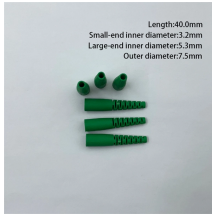

Tripp Lite's wire mesh Cable Tray System accommodates copper network cables, A/V cables and lightweight cables/cable bundles to reduce cable clutter in data centers, server rooms and other IT ...

A cable tray system consists of metal or plastic trays that are mounted on walls or suspended from the ceiling. The trays are designed to hold cables securely, protecting them from damage and reducing ...

TL commonly refers to Tubal Ligation, a surgical procedure for female sterilization that involves the blocking or severing of the fallopian tubes. It's primarily used in Medical and Health contexts.

Many people use TLauncher on Windows, so on this page you can find information related to the launcher on this operating system