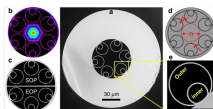

Wire Mesh Cable Tray Solid Stainless Steel Cable Basket Tray is specially used for various cables in Telecom, Netcom, radio and television into the terminal equipment.