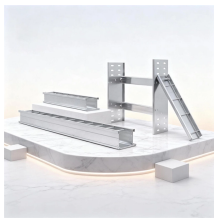

All suppliers for tonga-grid-cable-tray-spider-clip-manufacturer Distributor Find wholesalers and contact them directly B2B marketplace Find companies now!

Cable tray length is selected based on the load to be supported, the distance between the supports (also referred to as the span), and handling and installation constraints.

Explore the ultimate guide to cable tray production equipment. Learn about types, features, and trends to improve efficiency, precision, and sustainability in manufacturing.

Whether you are looking for Load Management Panel, Rising Mains or Cable Tray in Tonga, we are the one-stop to reach for the same. Our team understands your requirements and promise to deliver the ...

Our lines are suitable to manufacture cable trays, in different widths and heights, by just changing the coil and rollforming width. The whole line is electronically controlled, in order to ensure the right ...