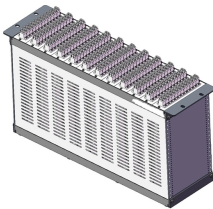

Tonga Cable Tray Production and Supply

Tonga Cable Tray Production and Supply

This SOP applies to all production staff, supervisors, and quality inspectors involved in cutting, punching, forming, welding, surface finishing, inspection, and packing of cable trays

All suppliers for tonga-grid-cable-tray-spider-clip-manufacturer Distributor Find wholesalers and contact them directly B2B marketplace Find companies now!

Cable tray length is selected based on the load to be supported, the distance between the supports (also referred to as the span), and handling and installation constraints.

Explore the ultimate guide to cable tray production equipment. Learn about types, features, and trends to improve efficiency, precision, and sustainability in manufacturing.

Whether you are looking for Load Management Panel, Rising Mains or Cable Tray in Tonga, we are the one-stop to reach for the same. Our team understands your requirements and promise to deliver the ...