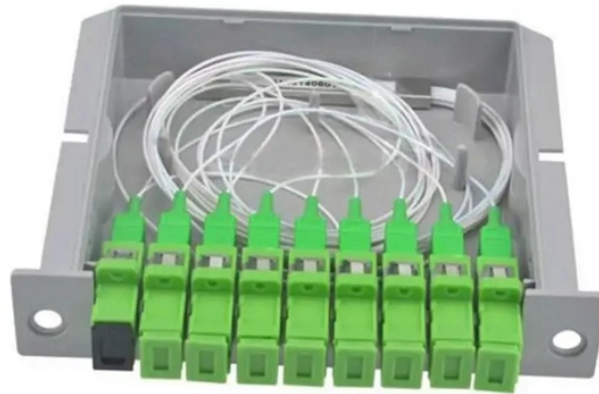

# **Tonga Cable Tray Suspension Frame Price**

## Tonga Cable Tray Suspension Frame Price

The domestic production strength of the cable tray industry is increasing, with products made from high-quality cold-rolled steel plates, receiving widespread attention.

Cable tray are used in wiring of buildings to support electrical cables and wires that are used to distribute power, controls and communication. The cable tray are for hot dip galvanized ...

Cable trays are used in buildings to support and organize electrical cables for power distribution and communication purposes. Applications Cable trays are installed in buildings, along railroad tracks ...

Cable trays are an important part of many electrical systems, and are used to route and support electrical cables. They provide a secure, organized way for cables to be routed between ...

Find everything you need for your next adventure in our selection of tongs cable tray and suspension frame price!