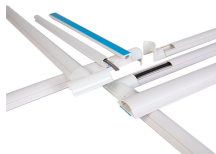

Our Final Distribution Boxes are fully compliant with international safety standards (such as IEC certifications), offering peace of mind and ensuring the highest level of safety.