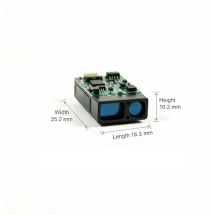

These easy to install cable trays disperse heat fast to help protect you electrical equipment and your cables. Both single and double layer Cable Management trays are available in the lengths 500mm, ...