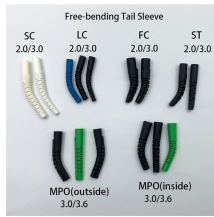

Myanmar Distribution Group (MDG) has been honored with a prestigious accolade from Asia Business Outlook, recognizing our company as one of the top 10 Fast-Moving Consumer Goods (FMCG) ...