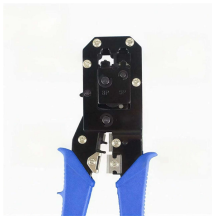

## Track Light Cable Tray Connection

All Track Lighting Connectors can be shipped to you at home. Get free shipping on qualified Track Lighting Connectors products or Buy Online Pick Up in Store today in the Lighting Department.

Learn how to choose the right connectors to achieve flexible, multi-functional lighting layouts suitable for modern lighting solutions in homes, offices, and commercial spaces.

Installing track lighting is a great way to upgrade a room's lighting and highlight specific areas. This step-by-step guide shows how to safely install track lighting, connect wiring, and position ...

20pcs Low Voltage Wire Connector, Double-Wire Plug-in Connector with Locking Buckle, Quick Disconnect 2 Pin Led Connector for 16-18 AWG, No Wire Stripping Cutting, Connect Plugs for LED ...

To use track head on two circuits track system, the hot contact conductor at the top of track head should be in lower position for P1 circuit. For P2 circuit, move the lever from the lower to the upper position.