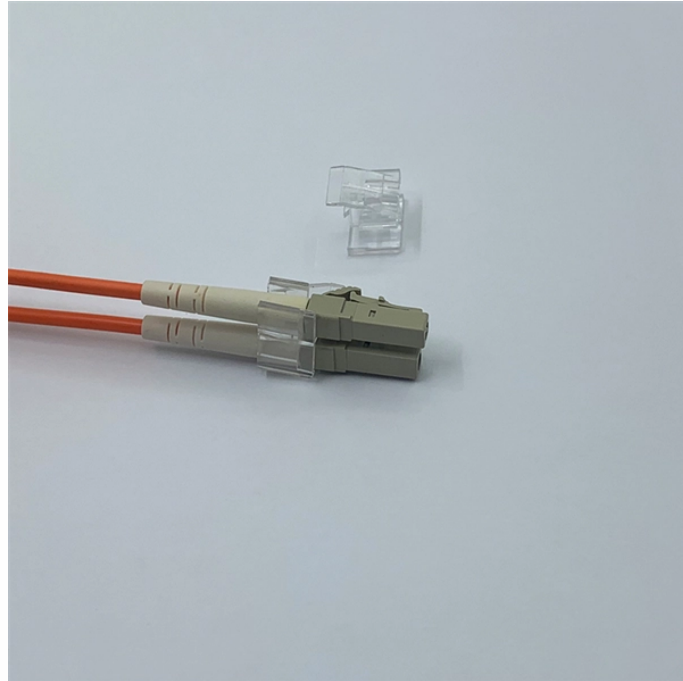

Traffic Cable Tray Accessories

Overview

Choose from our selection of cable tray accessories, including cable and hose trays, steel formable cable and hose trays, and more. In stock and ready to ship.

Traffic Cable Tray Accessories

Cable Tray, 2" Depth x 4" Width x 10" Section, Material: Carbon Steel. Finish: Electroplated Zinc.

Cut, bend, and connect the wire mesh trays to route cable and hose in configurations such as curves, slopes, and tees. They are a lightweight option for organizing bundles of cable and hose while ...