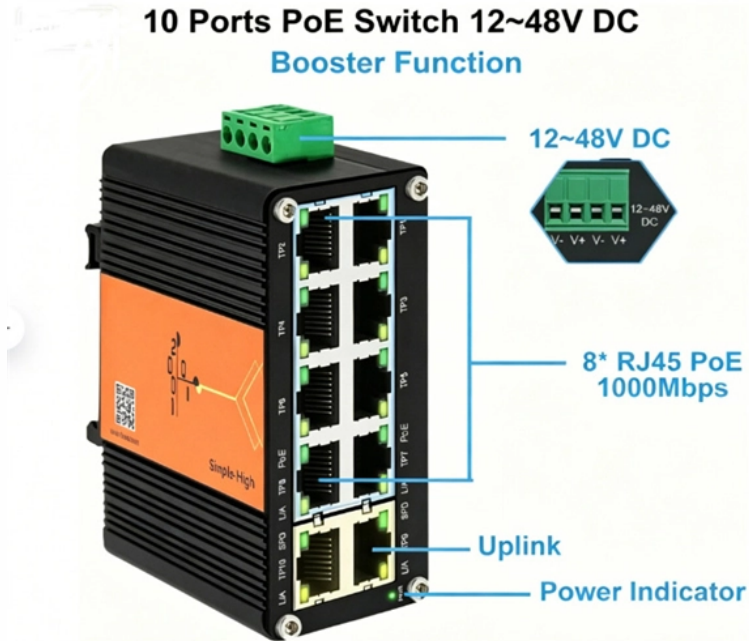

Tray-mounted optical splitter plug-in

Tray-mounted optical splitter plug-in

PLC splitters are used to distribute or combine optical signals, widely used in GPON Network. SisoTT PLC splitters offer superior optical performance, high stability and high reliability to meet various ...

The LightLink Splitter Trays are a packaged system that include factory-preinstalled PLC splitters and splicing trays, and planar technology with optical characteristics that include low insertion loss, high ...