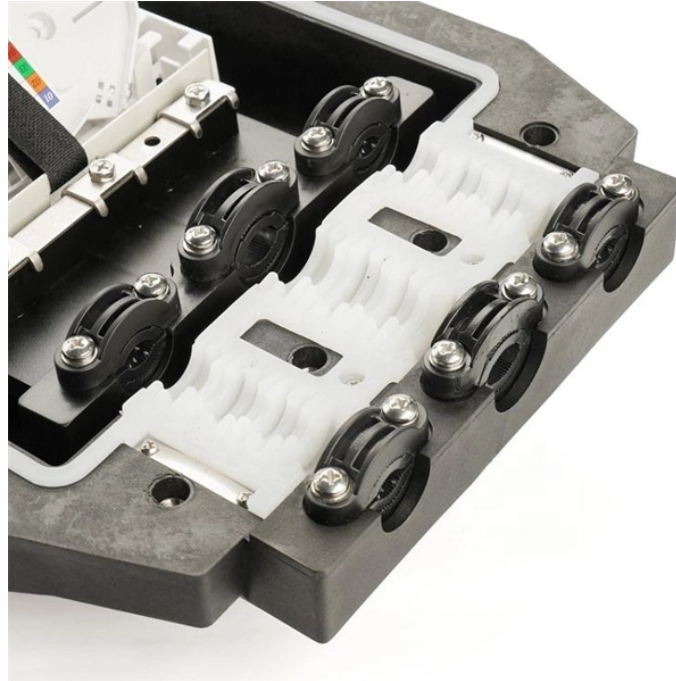

Trough-shaped cable trays

Trough-shaped cable trays

Cablofil steel trough trays provide the strength and security required when the need to limit cable access is of primary importance.

Explore cable tray systems and accessories for organized, accessible cable routing in commercial and industrial environments.

Husky Trough Tray is a cable tray consisting of ventilated or solid bottom contained within longitudinal side members. Our solid bottom trough tray is used to carry smaller instrumentation, data ...

Since the new cables can be installed by laying them in the tray, cable trays are useful when changes to the system are expected. There are a few types of cable trays including: solid-bottom trays, cable ...

Confused about cable management? Learn the differences between Trough Cable Tray, Solid Bottom Cable Tray, and Cable Trunking. We simplify cable support for you.

Cable Tray and Cord Reels Precision engineered. Constructed from high-quality welded steel wire, Cablofil® Wire Mesh Cable Tray is the result of decades of research and over 94,000 miles of ...

What Is a Trough Type Cable Tray? A trough type cable tray is a channel-shaped cable support system formed from a single sheet of steel. The structure resembles a trough or enclosed ...

With multiple material and surface treatment options, it is built to withstand demanding environments. Suitable for voltage cable and power cable routing. Ideal for control cable routing without shielding ...