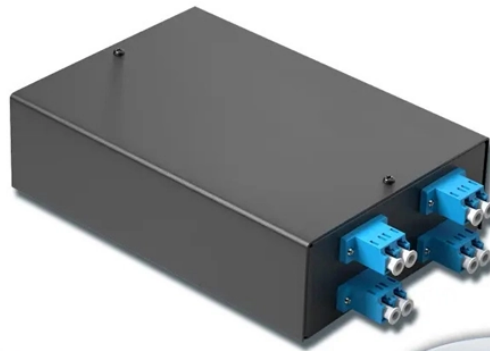

Trough-type cable tray performance company

4-port 8-core LC wall-mounted fiber terminal box (empty frame)

Surface painted Scientific plate fiber Cold-rolled steel plate

Lifetime quality assurance

Free shipping

Customizable for telecommunications

Trough-type cable tray performance company

These tray systems allow excellent ventilation and prevent sagging while routing. They support up to 280 lbs. per foot (based on a tray support, such as hanging clamps or a hanging bar, every 8 feet). ...

Husky Trough Tray is a cable tray consisting of ventilated or solid bottom contained within longitudinal side members. Our solid bottom trough tray is used to carry smaller instrumentation, data ...

Raceway, Cable Tray, Duct, & Trough Raceway,
Cable Tray, Duct, & Trough