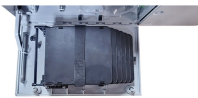

Leading Cable Tray Manufacturers in Argentina: Delivering Precision and Quality Looking to buy a Cable Tray in Argentina? Jeetmull Jaichandlall (P) Ltd. is one of the trustworthy Cable Tray Manufacturers ...