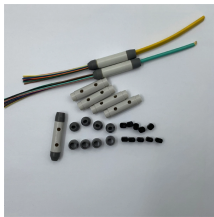

## Tuvalu Hot-rolled cable trays for sale

## Tuvalu Hot-rolled cable trays for sale

There are a few types of cable trays including: solid-bottom trays, cable channel or trough trays, ventilated trays and ladder trays. There are a large number of cable tray fittings that are made ...

Shop online, or at one of our New Zealand-wide stores today.

Customizable Hot Dipped Galvanized Raceway Cable Tray - Durable And Easy To Install Product Overview Our galvanized cable trays are constructed using high-quality steel plates (cold-rolled or ...

RSJ Cable Tray RSJ (Rolled Steel Joist) cable trays feature a solid, beam-like structure with a flat base and raised side rails, providing robust mechanical support. Constructed from galvanized steel, ...