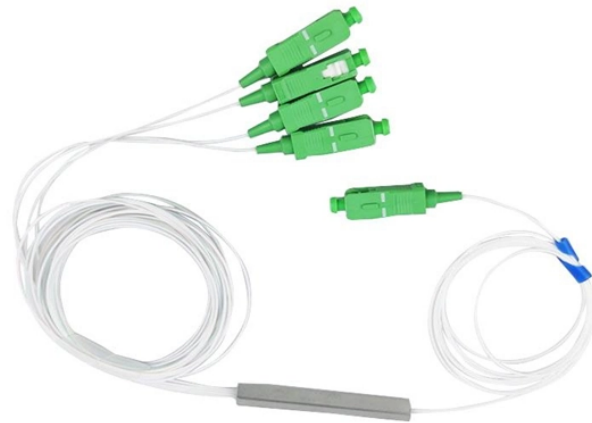

## Tuvalu Hot-rolled cable trays for sale

## Tuvalu Hot-rolled cable trays for sale

There are a few types of cable trays including: solid-bottom trays, cable channel or trough trays, ventilated trays and ladder trays. There are a large number of cable tray fittings that are made ...

Shop online, or at one of our New Zealand-wide stores today.

Customizable Hot Dipped Galvanized Raceway Cable Tray - Durable And Easy To Install Product Overview Our galvanized cable trays are constructed using high-quality steel plates (cold-rolled or ...

RSJ Cable Tray RSJ (Rolled Steel Joist) cable trays feature a solid, beam-like structure with a flat base and raised side rails, providing robust mechanical support. Constructed from galvanized steel, ...