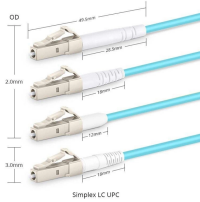

## Two-core optical fiber patch cord coupler

**PROVEN PERFORMANCE** - Our Optical Coupler Kits are ideal for any Singlemode or Multimode application, coupling any ST/LC/SC/SC-APC patch cord. Our ...

Part Number: 985-6S91-A This Aqua LC Quad Coupler with no Flange is used for pairing two LC duplex patch cables together in either a standalone configuration or using a fiber adapter panel.

Our SM and double-clad fiber coupler offerings also include a selection of components ideal for OCT applications.

OptoSpan Fiber Optic Adapters are designed to quickly connect two fiber optic patch cables together within a fiber optic networking system. These provide a reliable connection between connectors of ...

Discover fiber optic couplers for network connectivity. Find SC, LC, and ST adapters with low insertion loss for reliable connections.

Corning offers the most complete line of connectors and factory-terminated cables, from single-fiber patch cords to high-fiber-count assemblies.

Extend a Single Mode fiber connection by connecting two LC Duplex cables with this LC to LC Coupler. The female to female fiber coupler maintains optimal signal integrity while achieving low insertion ...