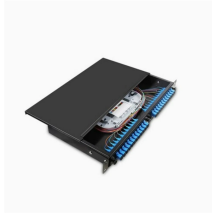

Two fiber optic cable junction boxes

Two fiber optic cable junction boxes

This product is designed specifically to provide a safe and secure connection between fiber optic cables. This junction box is made from strong, durable steel, and it has a convenient 415X340X122.5 ...

MTP MPO SC-Type Fiber Adapter

A pre-assembled terminal distribution box is an ideal supporting device for the wiring between optical nodes and terminal equipment in fiber optic transmission networks.

The 2 ports fiber optic junction box allows max 12 cores splicing and 1x8 splitting, Widely used in residential, business buildings for cable distribution.

Fiber Optic Wall Mount Box with LC Couplers for Single Mode & Multimode Fiber Optic Cable. | Fiber Box Enclosure for MPOE's, Network Rooms, and IDF Rooms. (LC 6 Strand OS1/OS2)

Underground vaults are used to link fiber optic cables or power, communications cables placed inside innerduct conduit. Orders are by truckload, call for details. The standard is to place an underground ...

Made of beige ABS plastic with anchors for wall mounting. On the side it has 2 holes to install fiber optic couplers in SC or LC format. The connectors are not supplied and must be purchased separately. ...