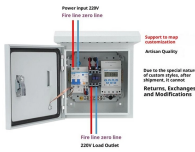

The aluminum cable tray is a lightweight, durable, and cost-effective solution used for organizing and safely carrying electrical and data cables. With easy installation and strong corrosion resistance, it is ...

Product Wiring Diagram

Explore all types of cable trays—ladder, perforated, basket, solid, and channel. Learn their uses, materials, pros, cons, and key differences.