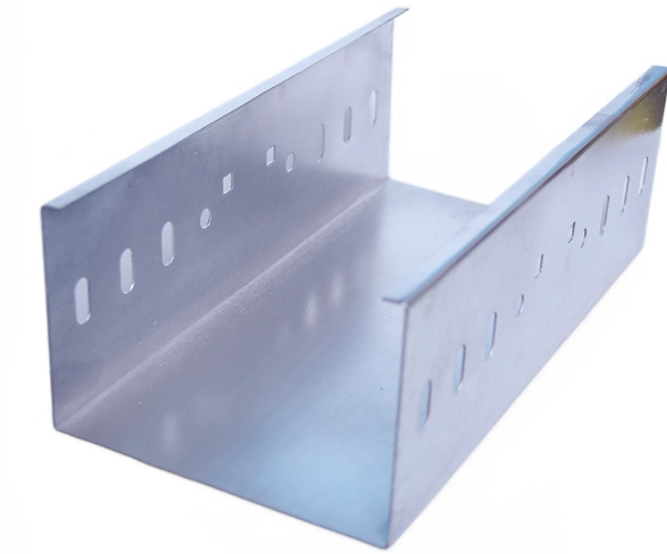

Types of Network Cabinets