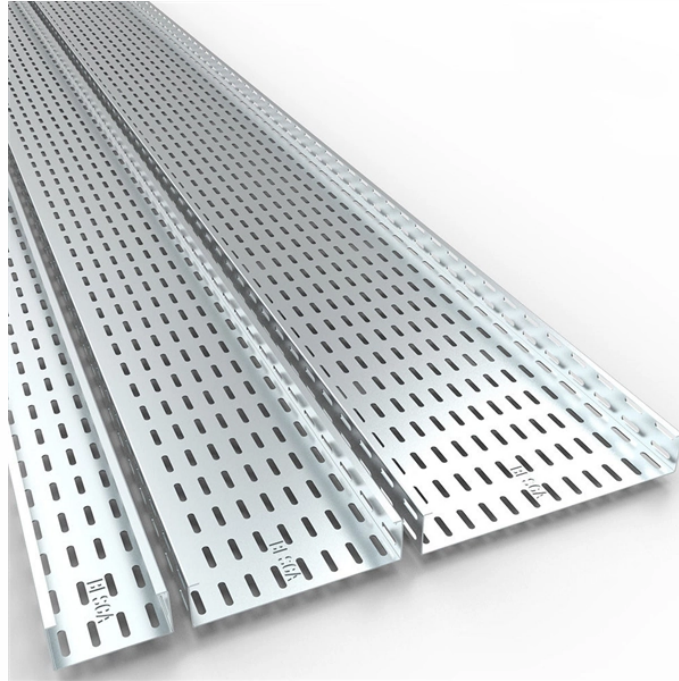

Types of distribution boxes in Honduras

Overview

Find and discover Boxes manufacturers and suppliers for all products in Honduras, featuring details on their shipment activities, trade volumes, trading partners, and more. Suitable for use in power distribution systems in industrial and mining enterprises, residential communities, high-rise buildings, and other places for receiving and distributing electrical energy. View all boxes buyers based on products in Honduras. Main Distribution Board (MDB) 2.

Types of distribution boxes in Honduras

Understand distribution boxes (DB boxes) in 5 minutes. Learn about types, components, functions, and uses. Find the perfect DB box for your needs.

Find and discover Boxes manufacturers and suppliers for all products in Honduras, featuring details on their shipment activities, trade volumes, trading partners, and more.

We here listed 10 Corrugated Carton Boxes Manufacturers & Suppliers in Honduras.

Learn what an electrical distribution box (DB/distribution board) is, its main components (MCB/RCCB/RCBO, SPD, busbar) and common types. Includes a quick selection guide for ways, IP ...

A commonly used distribution box contains doorbells, earth leakage devices, timers, or contact breakers. However, the distribution boxes have several sizes and designs suitable for ...

Introduction Electrical control panels and distribution boxes are the backbone of modern electrical systems. From powering homes and industrial facilities to supporting medium-voltage ...