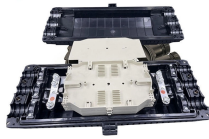

OTRANS is a leading fiber optic distribution box manufacturer. We offer a wide range of 1-24 core FDB boxes and ODF cabinets for indoor/outdoor FTTX deployment. Durable, IP65 rated, and easy to ...

With the changing seasons presenting new challenges for your fiber optic network to overcome, Primus Cable offers Outdoor Fiber Distribution Boxes that are designed and manufactured to endure harsh ...