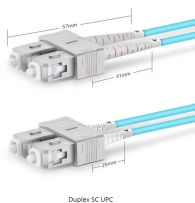

The Humber Bridge is blocked as a huge bus fire sparks major traffic delays on the A15 in Yorkshire. Emergency services are at the scene of a bus fire on the A15 between Burton and Hessle.